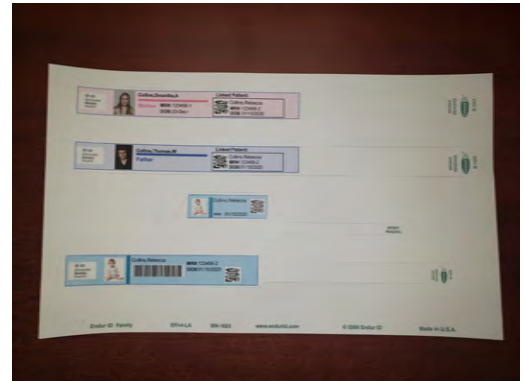

### Improved Infant and L&D Wristbands

We have been listening to our customers' wants and needs for an infant wristband that is easy to apply to infants as well as reliable and secure. We are excited to introduce the latest addition to our growing line of secure identification products - the EFI-4-LA family wristband. Made from a soft comfortable material, the EFI-4-LA wristband provides greater ease of applying to an infant and reliability compared to its predecessor. The new band maintains the same ease of printing on Color Laser Jet printers and provides 2 adult + 1 Pediatrics + 1 Infant band.

### Our Improved Family Band Provides New Features:

- Improved ease of applying to infant wrist and ankles - No need to manipulate fingers between infant skin and band
- Features a soft Material
- Improves reliability and security to ensure infant band doesn't fall off of the infant
- Improved fit to ensure optimum fit to infant wrist and ankle - Not too tight - Not too loose