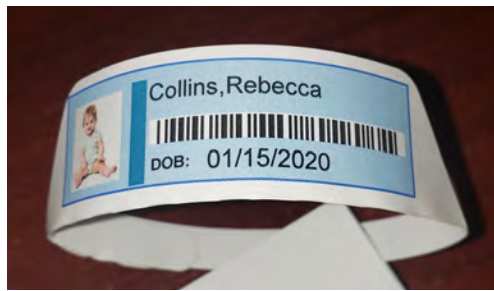

Identification System

### Improved Infant and L&D Wristbands

We have been listening to our customers' wants and needs for an infant wristband that is easy to apply to infants as well as reliable and secure. We are excited to introduce the latest addition to our growing line of secure identification products - the EFI-4-LA family wristband. Made from a soft comfortable material, the EFI-4-LA wristband provides greater ease of applying to an infant and reliability compared to its predecessor. The new band maintains the same ease of printing on Color Laser Jet printers and provides 2 adult + 1 Pediatrics + 1 Infant band.

### Our Improved Family Band Provides New Features:

- Improved ease of applying to infant wrist and ankles - No need to manipulate fingers between infant skin and band
- Features a soft Material
- Improves reliability and security to ensure infant band doesn't fall off of the infant
- Improved fit to ensure optimum fit to infant wrist and ankle - Not too tight - Not too loose